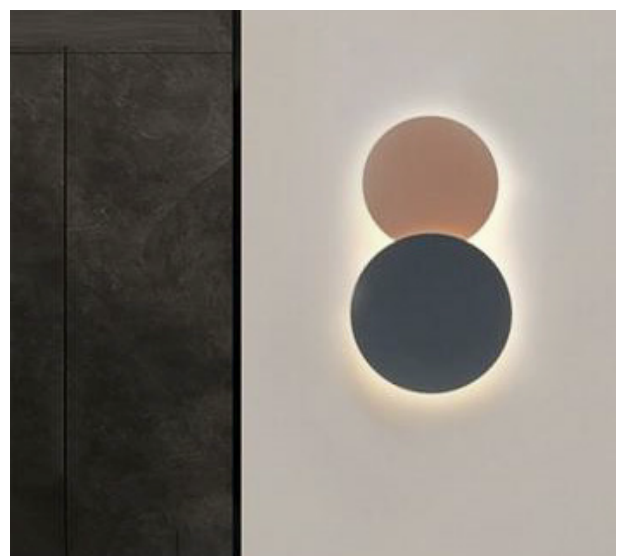

TLI-WL108

DECORATIVE WALL LIGHT WITH
INDIRECT LIGHTING

TECHNICAL

Materials of Housing	Aluminium
Color Temperature	3000/4000/6000k
Luminous Efficiency@4000K	100Lm/W
CRI	>85
Beam Angle(°)	In-directional
Lifetime(hr)	40,000h
Product Finishing	Black/Pink/White/Nickle/Gold

OPTICS

FEATURES & BENEFITS

LED Driver	Built-in
Dimming Option	Triac/ DALI
Power Factor (PF)	≥0.9
Certification	SAA/RoHS/CE/CB

DIMENSION

Φ200/250/300/400mm

DATA SHEET

CODE	WATT	INPUT VOLTAGE	DIMENSION(mm)	COLOR
TLI-WL108-200	12W	AC220V/50HZ	Ø300x50mm (each)	Black/Pink/White/Brush/Nickle/Gold
TLI-WL108-250	15W	AC220V/50HZ	Ø400x50mm (each)	Black/Pink/White/Brush/Nickle/Gold
TLI-WL108-300	18W	AC220V/50HZ	Ø300x50mm (each)	Black/Pink/White/Brush/Nickle/Gold
TLI-WL108-400	18W	AC220V/50HZ	Ø400x50mm (each)	Black/Pink/White/Brush/Nickle/Gold